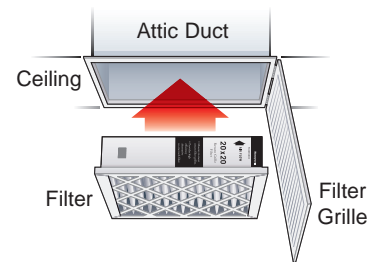

Perfect fit for most 1" residential return grilles.

Increases efficiency and puts less strain on your heating/cooling equipment.

Saves energy by reducing buildup on heat exchangers and cooling coils.

TYPICAL HOUSEHOLD PARTICLES

Honeywell FC40R air filter captures **15 times** more 0.3-micron particles than a typical 1" fiberglass filter.

INSTALLATION

Ceiling Mount

Wall Mount

GENERAL SPECIFICATIONS

Honeywell FC40R return grille air cleaners fit most common brands of return grilles. Air filters are available in 5-pack cartons.