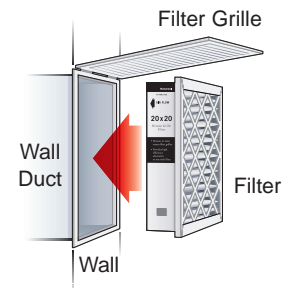

Perfect fit for most 1" residential return grilles.

Increases efficiency and puts less strain on your heating/cooling equipment.

Saves energy by reducing buildup on heat exchangers and cooling coils.

TYPICAL HOUSEHOLD PARTICLES

Honeywell FC40R air filter captures **15 times** more 0.3-micron particles than a typical 1" fiberglass filter.

INSTALLATION

Ceiling Mount

Wall Mount

GENERAL SPECIFICATIONS

Honeywell FC40R return grille air cleaners fit most common brands of return grilles. Air filters are available in 5-pack cartons.