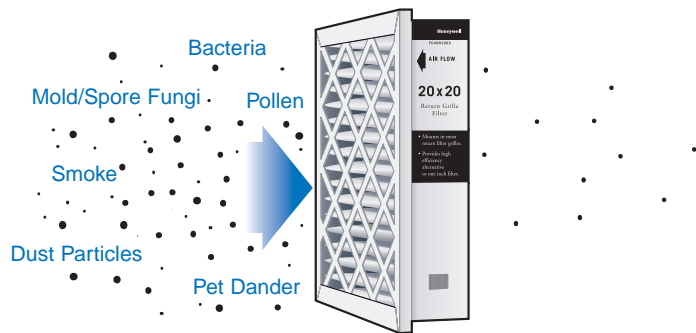

FC40R High-Performance Return Grille Filter

Cleaner Air with Less Effort.

Longer lasting because you only have to change it once a year versus monthly to quarterly changes.

Superior performance that captures 15 times more 0.3-micron particles than a typical 1" fiberglass filter.

Perfect fit for most 1" residential return grilles.

Increases efficiency and puts less strain on your heating/cooling equipment.

Saves energy by reducing buildup on heat exchangers and cooling coils.

TYPICAL HOUSEHOLD PARTICLES

Honeywell FC40R air filter captures **15 times** more 0.3-micron particles than a typical 1" fiberglass filter.

INSTALLATION

Ceiling Mount

Wall Mount

GENERAL SPECIFICATIONS

Honeywell FC40R return grille air cleaners fit most common brands of return grilles. Air filters are available in 5-pack cartons.